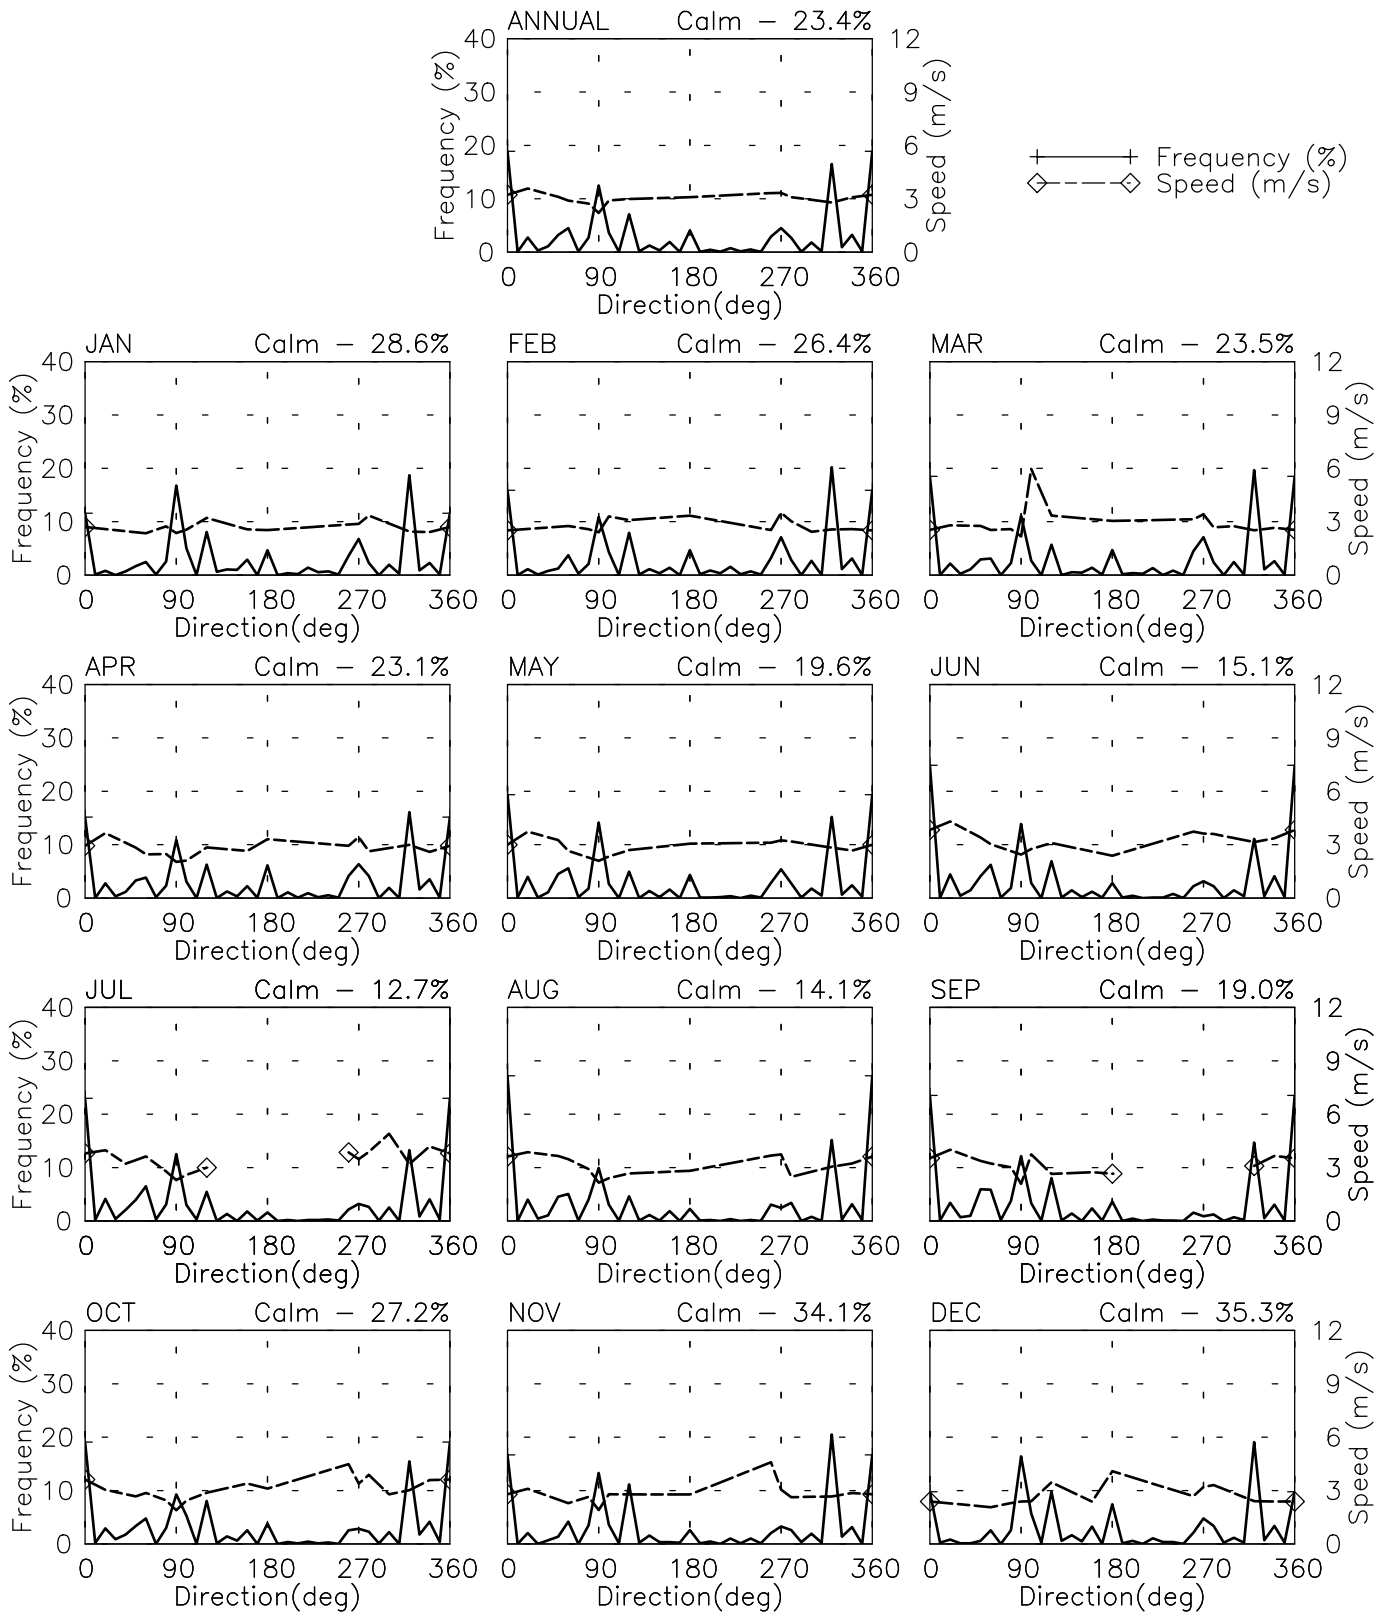

SPEED AND POWER BY YEAR

MIMANA AF - 409220

35° 56' N 64° 46' E - Elev 815m *LST=GMT +5 hours NT= +4
01/73-07/95 05/02-06/02

SPEED AND POWER BY MONTH

MIMANA AF - 409220
35° 56' N 64° 46' E - Elev 815m *LST=GMT +5 hours NT= +4
01/73-07/95 05/02-06/02

Month
Tue Aug 8 17:04:00 2006

OBSERVATIONS BY MONTH

MIMANA

AF - 409220

35° 56' N 64° 46' E - Elev 815m *LST=GMT +5 hours NT= +4
01/73-07/95 05/02-06/02

Month
Tue Aug 8 17:04:00 2006

SPEED AND POWER BY HOUR

MIMANA AF - 409220

35° 56' N 64° 46' E - Elev 815m *LST=GMT +5 hours NT= +4
01/73-07/95 05/02-06/02

FREQUENCY AND SPEED BY DIRECTION

MIMANA AF - 409220

35° 56' N 64° 46' E - Elev 815m *LST=GMT +5 hours NT= +4
 01/73-07/95 05/02-06/02

FREQUENCY OF SPEED & PERCENT OF POWER BY SPEED

MIMANA AF - 409220

35° 56' N 64° 46' E - Elev 815m *LST=GMT +5 hours NT= +4
 01/73-07/95 05/02-06/02

PREVAILING DIRECTION & SPEED BY HOUR

MIMANA AF - 409220

35° 56' N 64° 46' E - Elev 815m *LST=GMT +5 hours NT= +4
01/73-07/95 05/02-06/02