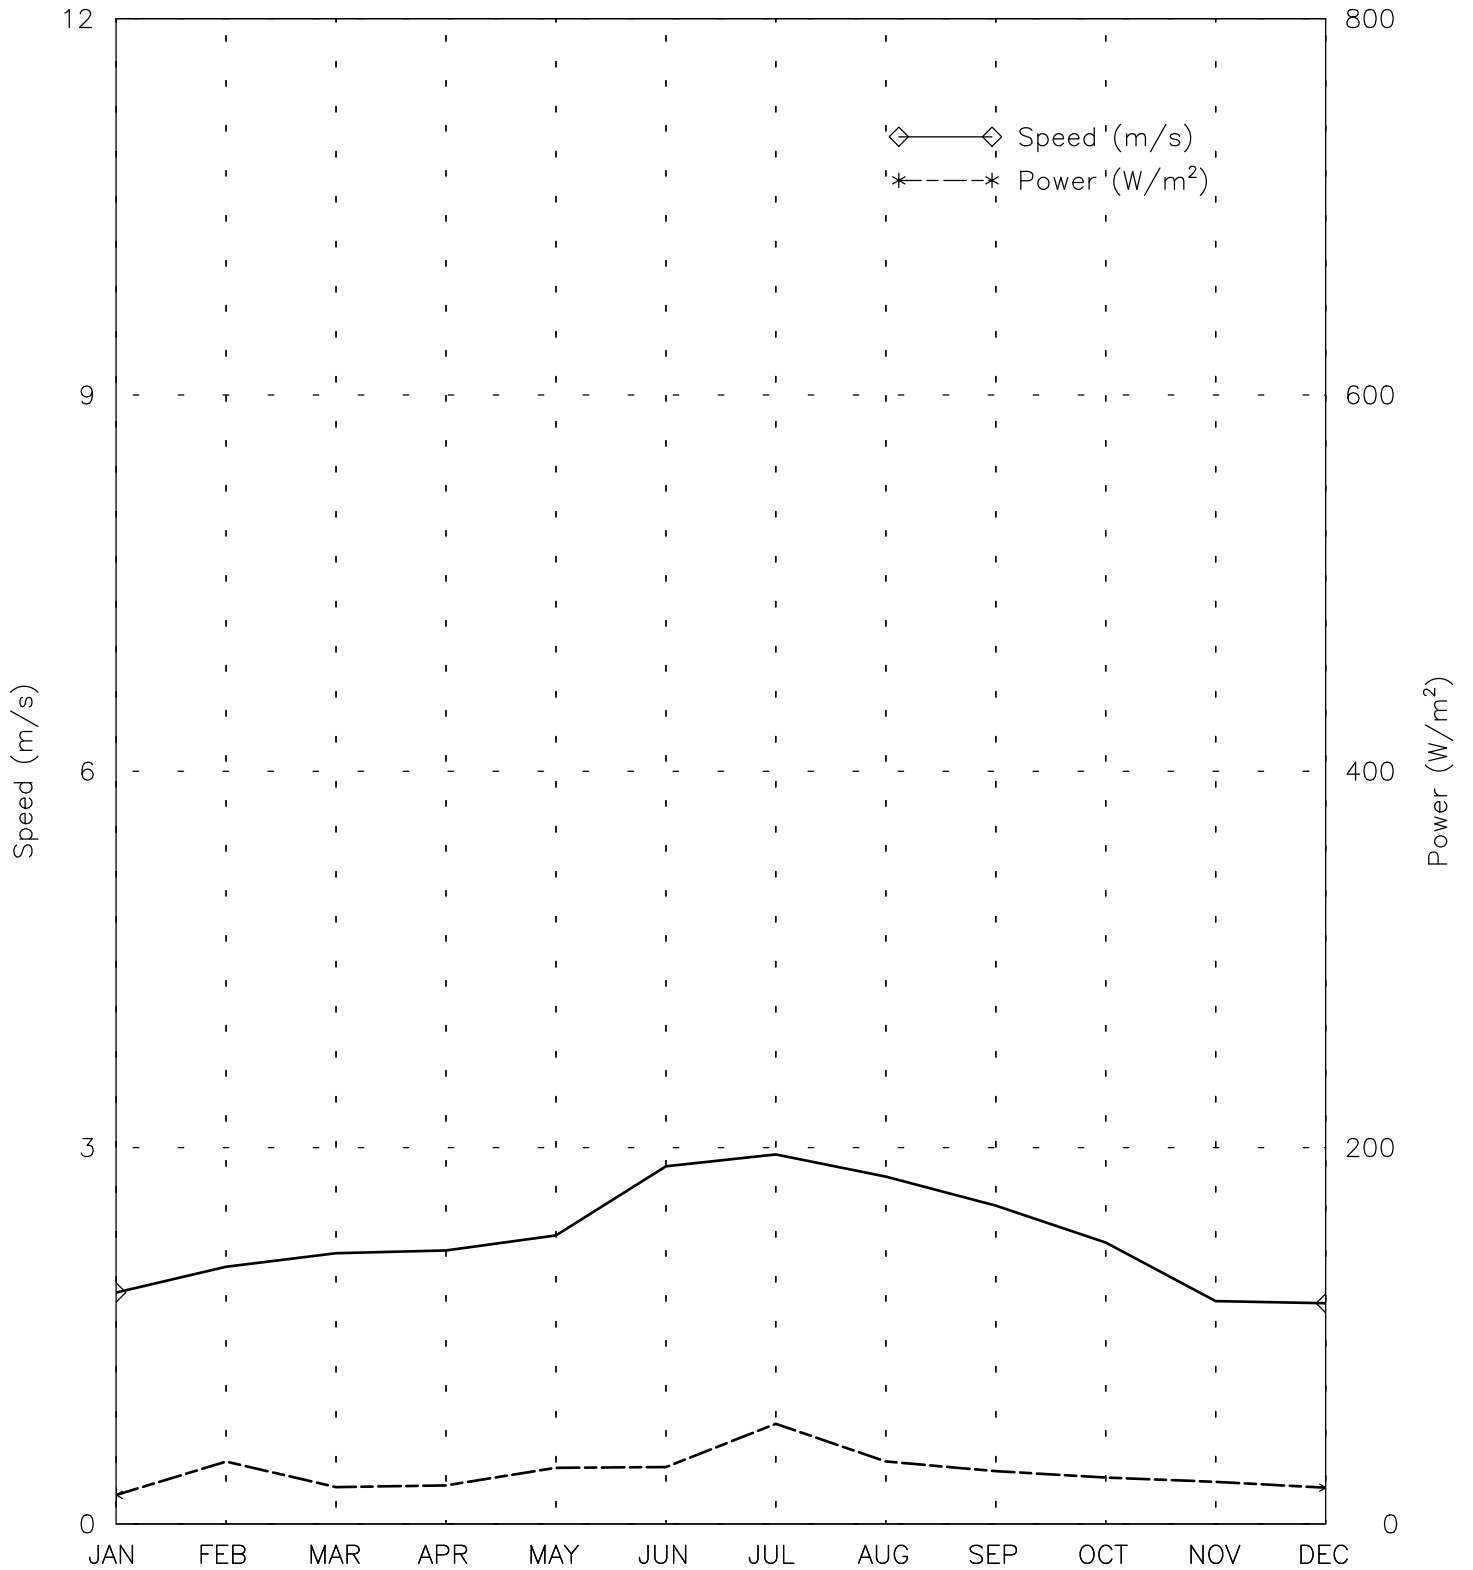

SPEED AND POWER BY YEAR

MIMANA AF - 409220

35° 56' N 64° 46' E - Elev 815m *LST=GMT +5 hours NT= +4
01/73-07/95 05/02-06/02

SPEED AND POWER BY MONTH

MIMANA AF - 409220
35° 56' N 64° 46' E - Elev 815m *LST=GMT +5 hours NT= +4
01/73-07/95 05/02-06/02

Month
Tue Aug 8 17:04:00 2006

OBSERVATIONS BY MONTH

MIMANA

AF - 409220

35° 56' N 64° 46' E - Elev 815m *LST=GMT +5 hours NT= +4
01/73-07/95 05/02-06/02

Month
Tue Aug 8 17:04:00 2006

SPEED AND POWER BY HOUR

MIMANA AF - 409220

35° 56' N 64° 46' E - Elev 815m *LST=GMT +5 hours NT= +4
01/73-07/95 05/02-06/02

FREQUENCY AND SPEED BY DIRECTION

MIMANA AF - 409220

35° 56' N 64° 46' E - Elev 815m *LST=GMT +5 hours NT= +4
 01/73-07/95 05/02-06/02

FREQUENCY OF SPEED & PERCENT OF POWER BY SPEED

MIMANA AF - 409220

35° 56' N 64° 46' E - Elev 815m *LST=GMT +5 hours NT= +4
 01/73-07/95 05/02-06/02

PREVAILING DIRECTION & SPEED BY HOUR

MIMANA AF - 409220

35° 56' N 64° 46' E - Elev 815m *LST=GMT +5 hours NT= +4
01/73-07/95 05/02-06/02