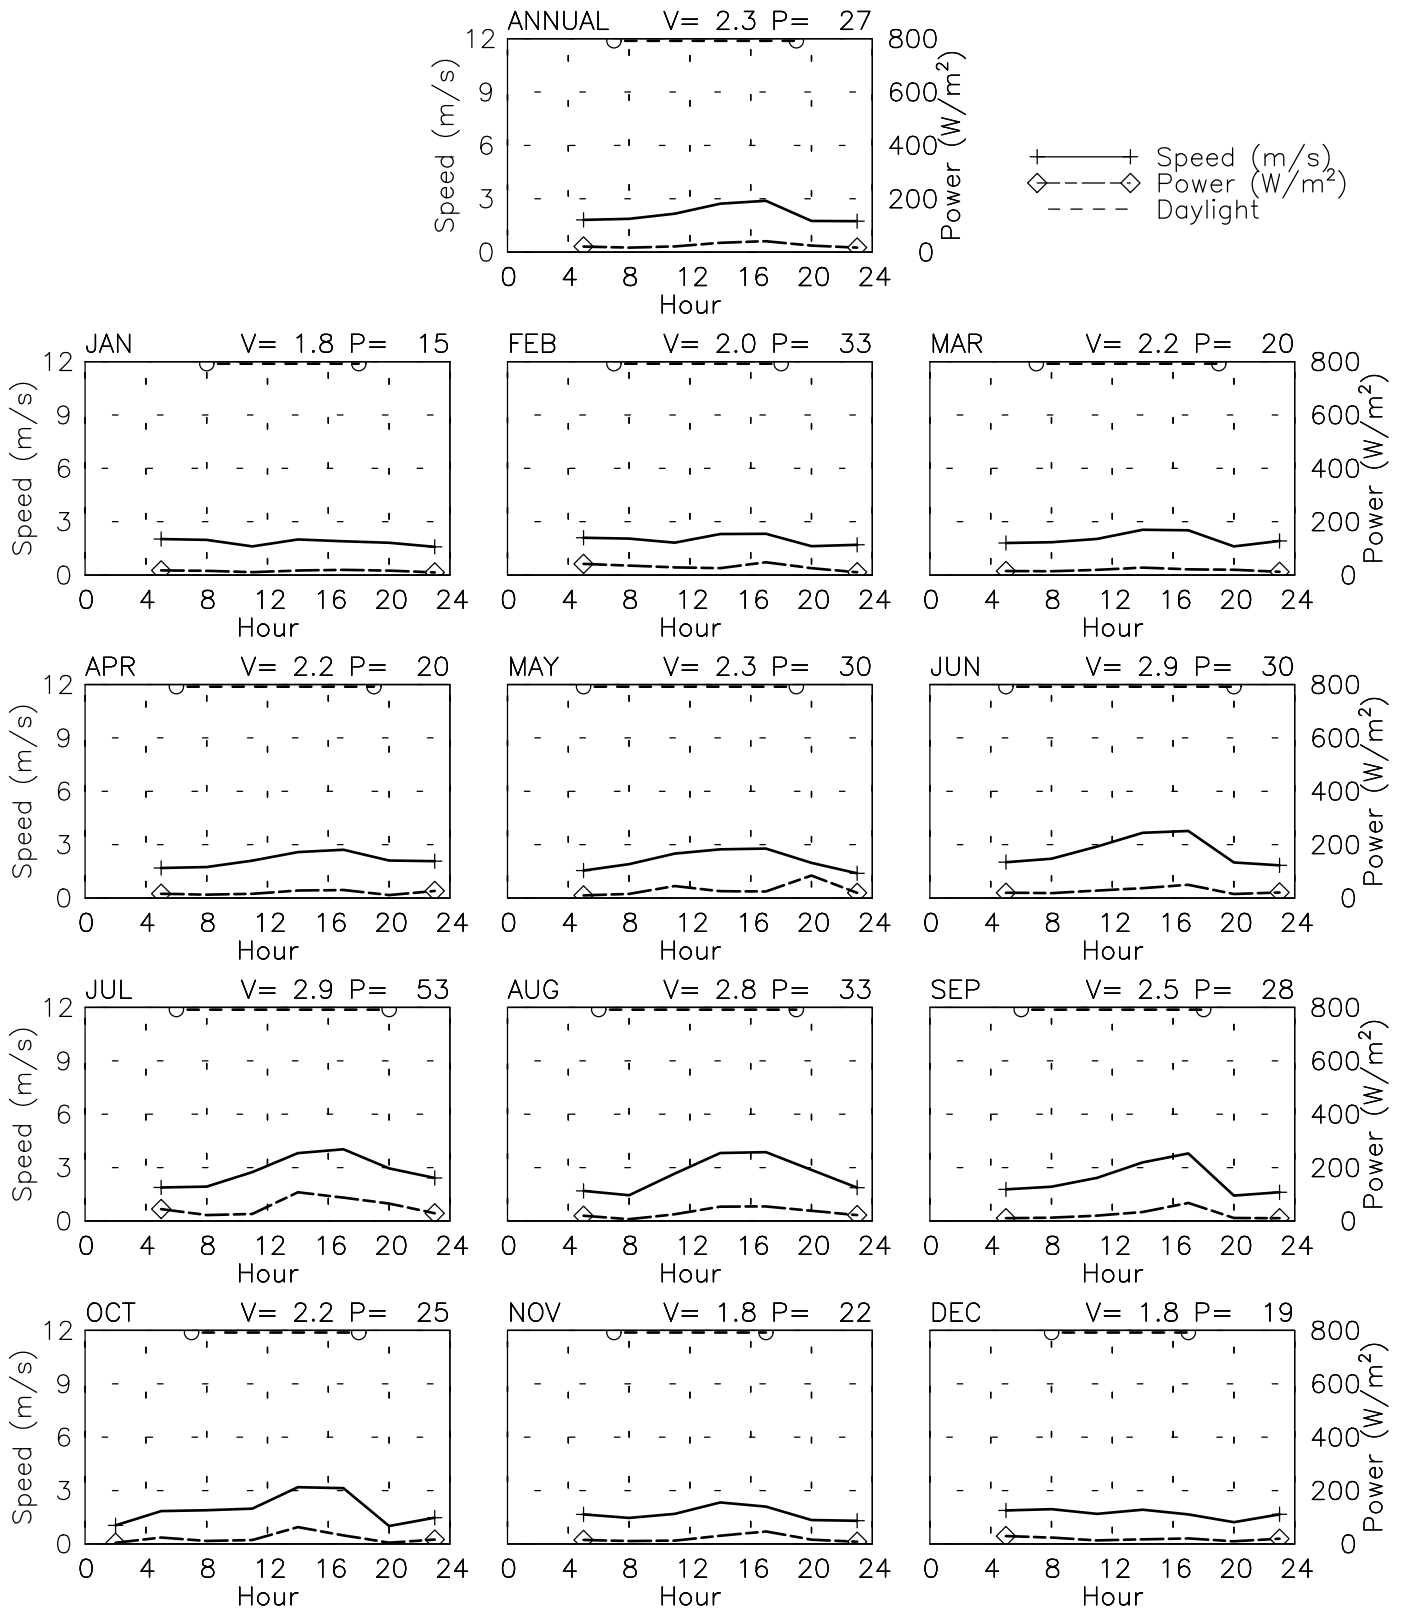

SPEED AND POWER BY YEAR

MIMANA AF - 409220

35° 56' N 64° 46' E - Elev 815m *LST=GMT +5 hours NT= +4
01/73-07/95 05/02-06/02

SPEED AND POWER BY MONTH

MIMANA AF - 409220
35° 56' N 64° 46' E - Elev 815m *LST=GMT +5 hours NT= +4
01/73-07/95 05/02-06/02

Month
Tue Aug 8 17:04:00 2006

OBSERVATIONS BY MONTH

MIMANA

AF - 409220

35° 56' N 64° 46' E - Elev 815m *LST=GMT +5 hours NT= +4
01/73-07/95 05/02-06/02

Month
Tue Aug 8 17:04:00 2006

SPEED AND POWER BY HOUR

MIMANA AF - 409220

35° 56' N 64° 46' E - Elev 815m *LST=GMT +5 hours NT= +4
01/73-07/95 05/02-06/02

FREQUENCY AND SPEED BY DIRECTION

MIMANA AF - 409220

35° 56' N 64° 46' E - Elev 815m *LST=GMT +5 hours NT= +4
 01/73-07/95 05/02-06/02

FREQUENCY OF SPEED & PERCENT OF POWER BY SPEED

MIMANA AF - 409220

35° 56' N 64° 46' E - Elev 815m *LST=GMT +5 hours NT= +4
 01/73-07/95 05/02-06/02

PREVAILING DIRECTION & SPEED BY HOUR

MIMANA AF - 409220

35° 56' N 64° 46' E - Elev 815m *LST=GMT +5 hours NT= +4
01/73-07/95 05/02-06/02