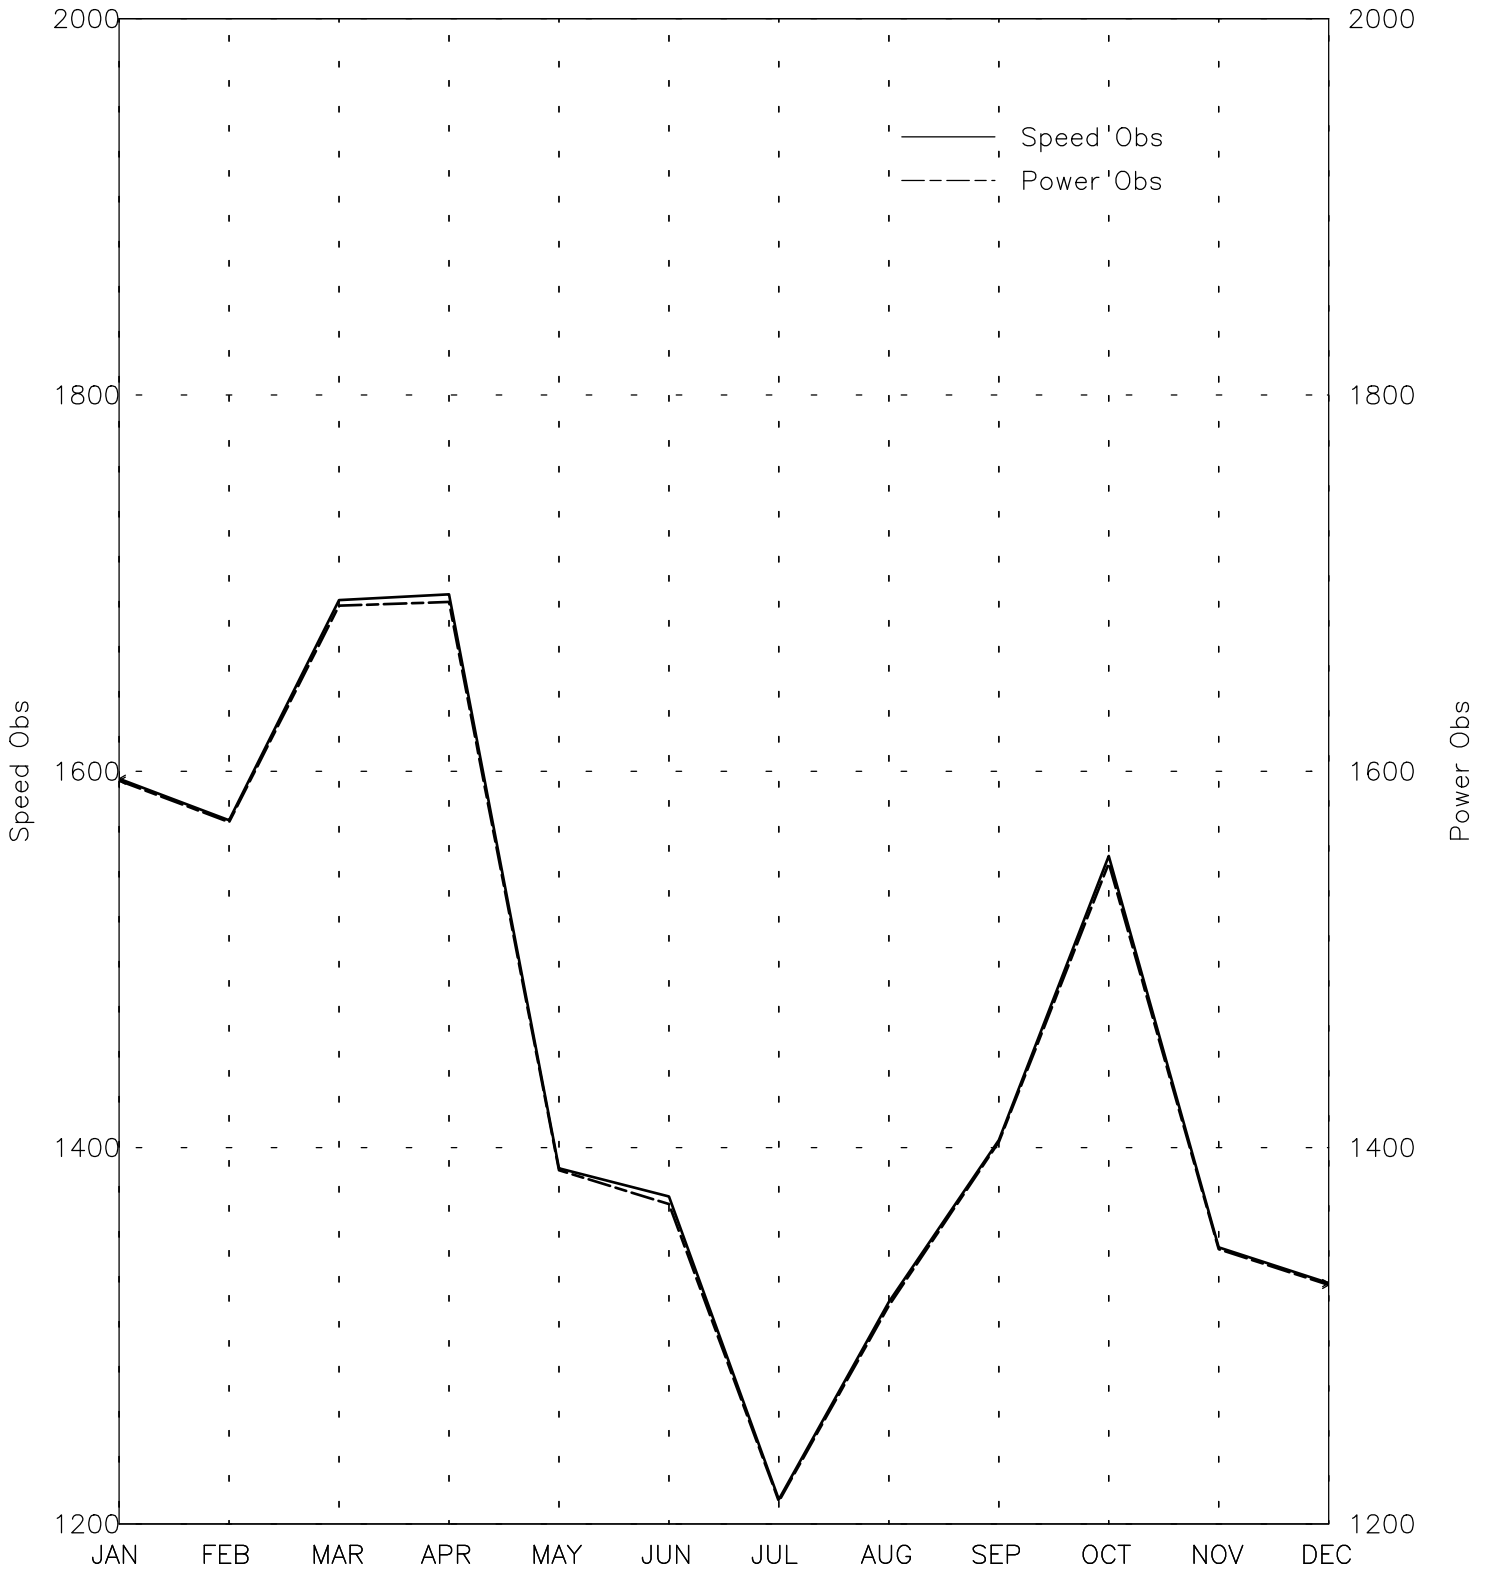

SPEED AND POWER BY YEAR

MIMANA AF - 409220

35° 56' N 64° 46' E - Elev 815m *LST=GMT +5 hours NT= +4
01/73-07/95 05/02-06/02

SPEED AND POWER BY MONTH

MIMANA AF - 409220
35° 56' N 64° 46' E - Elev 815m *LST=GMT +5 hours NT= +4
01/73-07/95 05/02-06/02

Month
Tue Aug 8 17:04:00 2006

OBSERVATIONS BY MONTH

MIMANA

AF - 409220

35° 56' N 64° 46' E - Elev 815m *LST=GMT +5 hours NT= +4
01/73-07/95 05/02-06/02

Month
Tue Aug 8 17:04:00 2006

SPEED AND POWER BY HOUR

MIMANA AF - 409220

35° 56' N 64° 46' E - Elev 815m *LST=GMT +5 hours NT= +4
01/73-07/95 05/02-06/02

FREQUENCY AND SPEED BY DIRECTION

MIMANA AF - 409220

35° 56' N 64° 46' E - Elev 815m *LST=GMT +5 hours NT= +4
 01/73-07/95 05/02-06/02

FREQUENCY OF SPEED & PERCENT OF POWER BY SPEED

MIMANA AF - 409220

35° 56' N 64° 46' E - Elev 815m *LST=GMT +5 hours NT= +4
 01/73-07/95 05/02-06/02

PREVAILING DIRECTION & SPEED BY HOUR

MIMANA AF - 409220

35° 56' N 64° 46' E - Elev 815m *LST=GMT +5 hours NT= +4
01/73-07/95 05/02-06/02