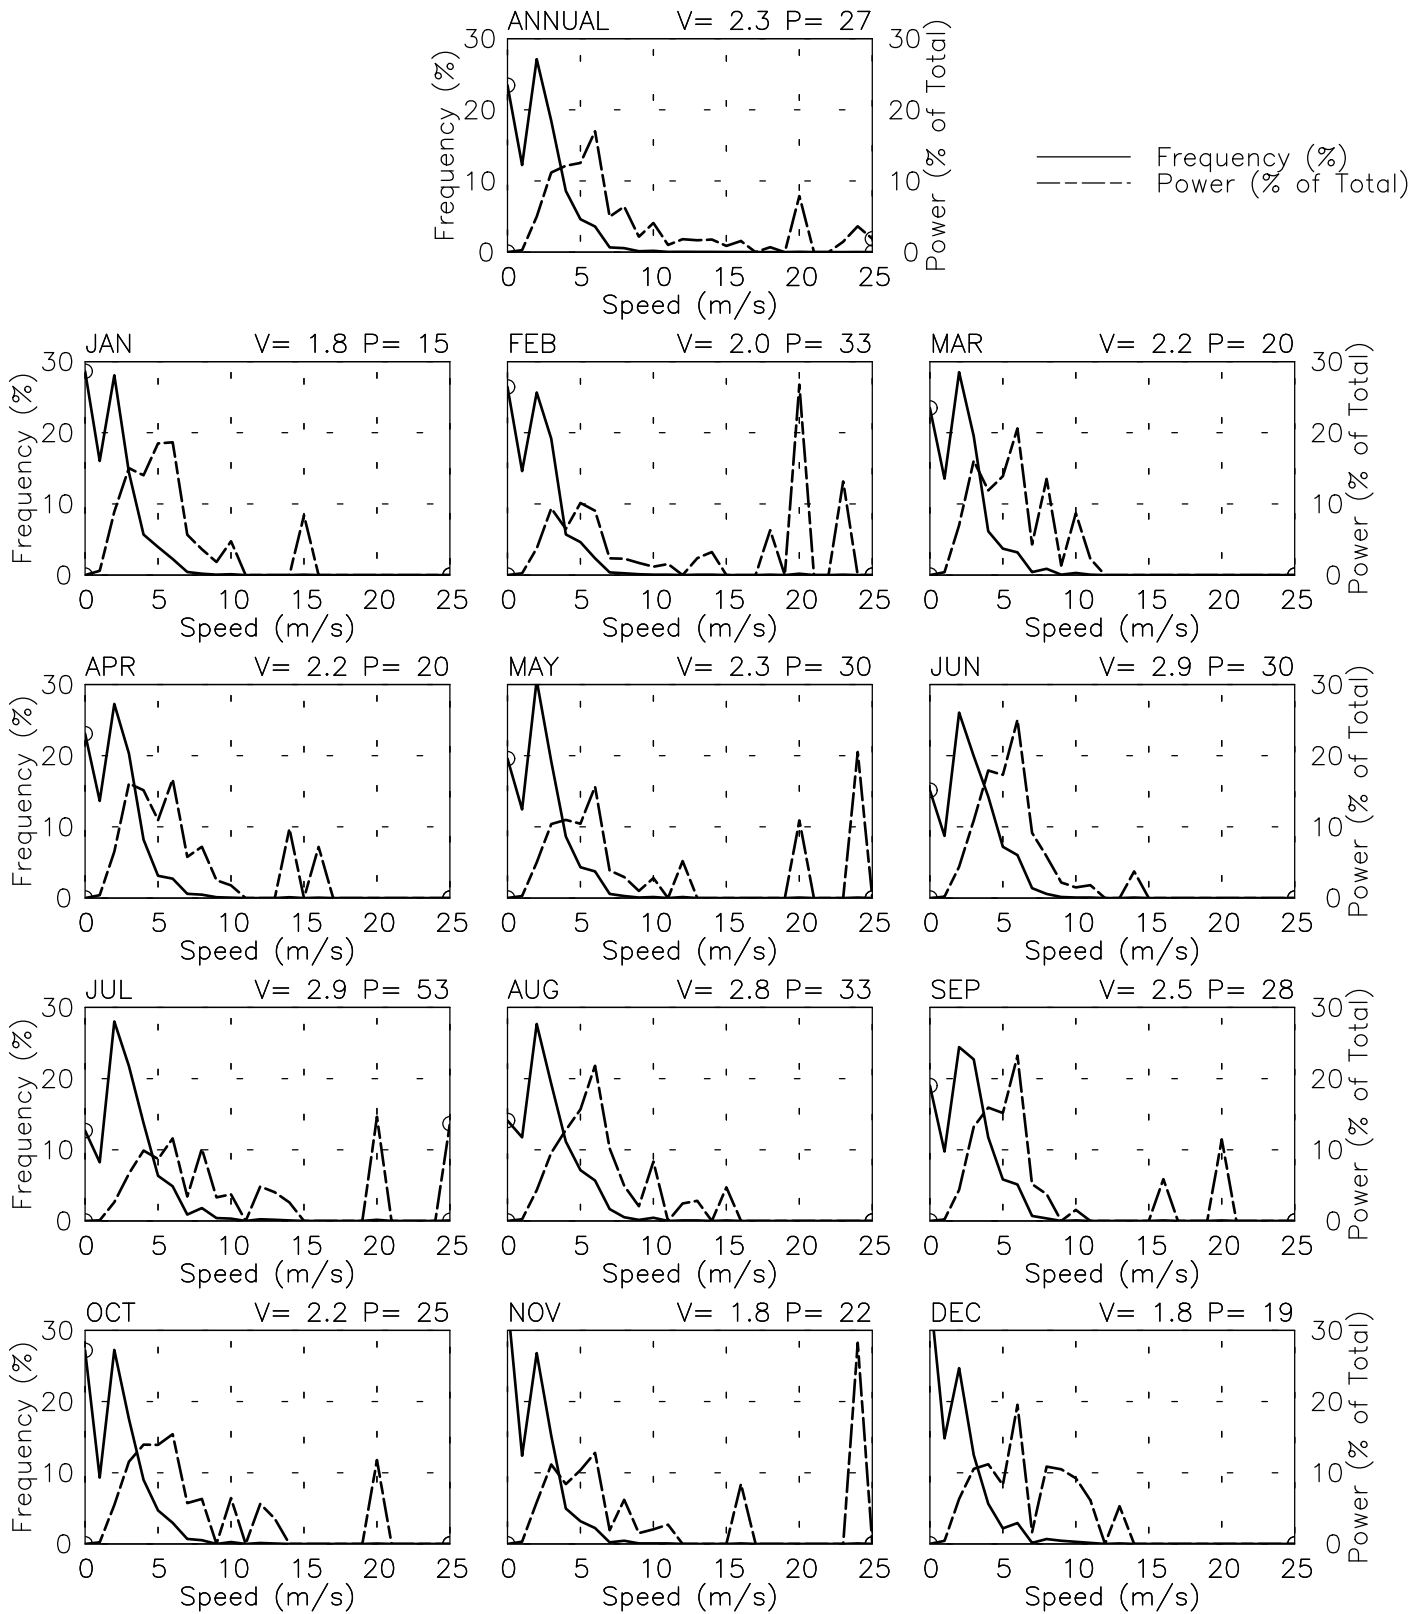

SPEED AND POWER BY YEAR

MIMANA AF - 409220

35° 56' N 64° 46' E - Elev 815m *LST=GMT +5 hours NT= +4
01/73-07/95 05/02-06/02

SPEED AND POWER BY MONTH

MIMANA AF - 409220
35° 56' N 64° 46' E - Elev 815m *LST=GMT +5 hours NT= +4
01/73-07/95 05/02-06/02

Month
Tue Aug 8 17:04:00 2006

OBSERVATIONS BY MONTH

MIMANA

AF - 409220

35° 56' N 64° 46' E - Elev 815m *LST=GMT +5 hours NT= +4
01/73-07/95 05/02-06/02

Month
Tue Aug 8 17:04:00 2006

SPEED AND POWER BY HOUR

MIMANA AF - 409220

35° 56' N 64° 46' E - Elev 815m *LST=GMT +5 hours NT= +4
01/73-07/95 05/02-06/02

FREQUENCY AND SPEED BY DIRECTION

MIMANA AF - 409220

35° 56' N 64° 46' E - Elev 815m *LST=GMT +5 hours NT= +4
 01/73-07/95 05/02-06/02

FREQUENCY OF SPEED & PERCENT OF POWER BY SPEED

MIMANA AF - 409220

35° 56' N 64° 46' E - Elev 815m *LST=GMT +5 hours NT= +4
 01/73-07/95 05/02-06/02

PREVAILING DIRECTION & SPEED BY HOUR

MIMANA AF - 409220

35° 56' N 64° 46' E - Elev 815m *LST=GMT +5 hours NT= +4
01/73-07/95 05/02-06/02