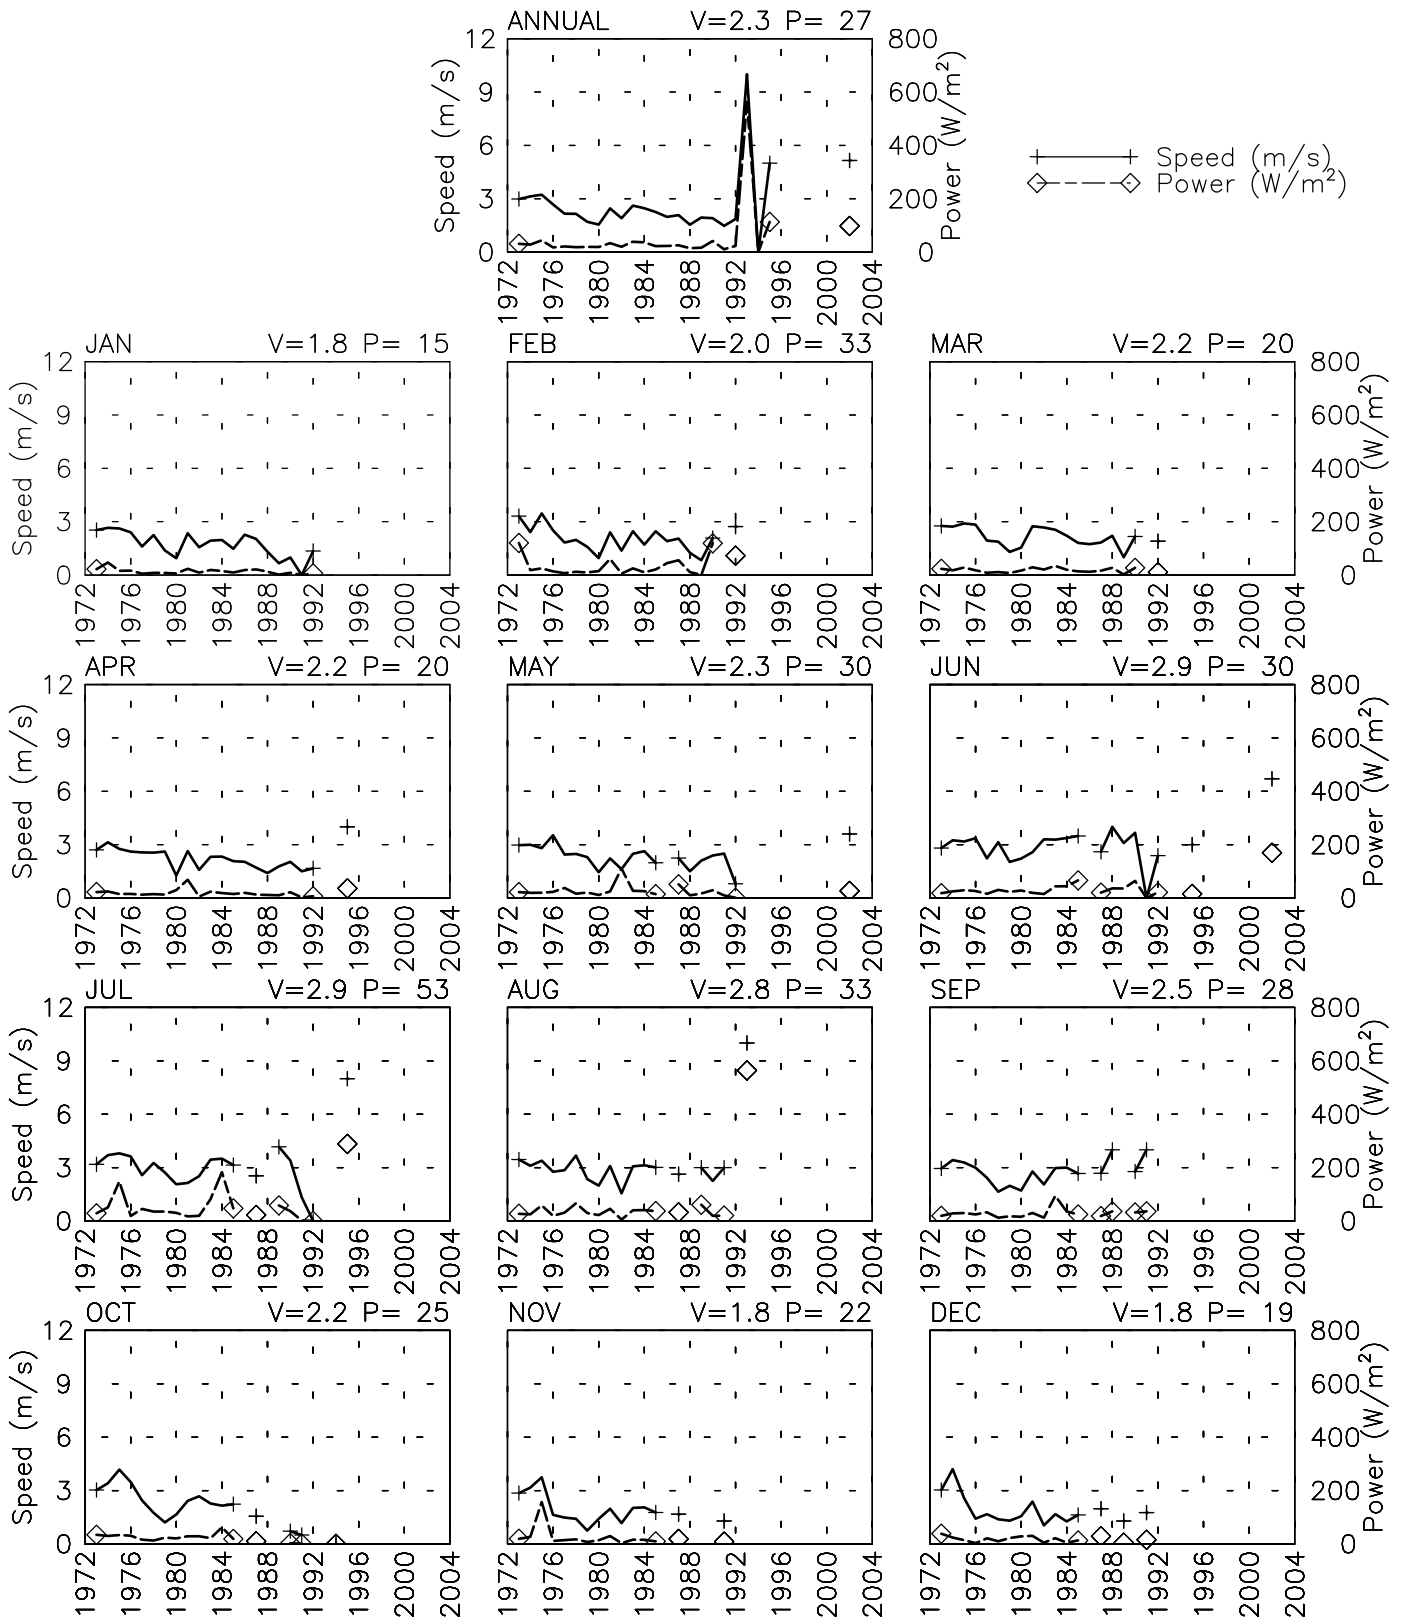

SPEED AND POWER BY YEAR

MIMANA AF - 409220

35° 56' N 64° 46' E - Elev 815m *LST=GMT +5 hours NT= +4
01/73-07/95 05/02-06/02

SPEED AND POWER BY MONTH

MIMANA AF - 409220
35° 56' N 64° 46' E - Elev 815m *LST=GMT +5 hours NT= +4
01/73-07/95 05/02-06/02

Month
Tue Aug 8 17:04:00 2006

OBSERVATIONS BY MONTH

MIMANA

AF - 409220

35° 56' N 64° 46' E - Elev 815m *LST=GMT +5 hours NT= +4
01/73-07/95 05/02-06/02

Month
Tue Aug 8 17:04:00 2006

SPEED AND POWER BY HOUR

MIMANA AF - 409220

35° 56' N 64° 46' E - Elev 815m *LST=GMT +5 hours NT= +4
01/73-07/95 05/02-06/02

FREQUENCY AND SPEED BY DIRECTION

MIMANA AF - 409220

35° 56' N 64° 46' E - Elev 815m *LST=GMT +5 hours NT= +4
 01/73-07/95 05/02-06/02

FREQUENCY OF SPEED & PERCENT OF POWER BY SPEED

MIMANA AF - 409220

35° 56' N 64° 46' E - Elev 815m *LST=GMT +5 hours NT= +4
 01/73-07/95 05/02-06/02

PREVAILING DIRECTION & SPEED BY HOUR

MIMANA AF - 409220

35° 56' N 64° 46' E - Elev 815m *LST=GMT +5 hours NT= +4
01/73-07/95 05/02-06/02