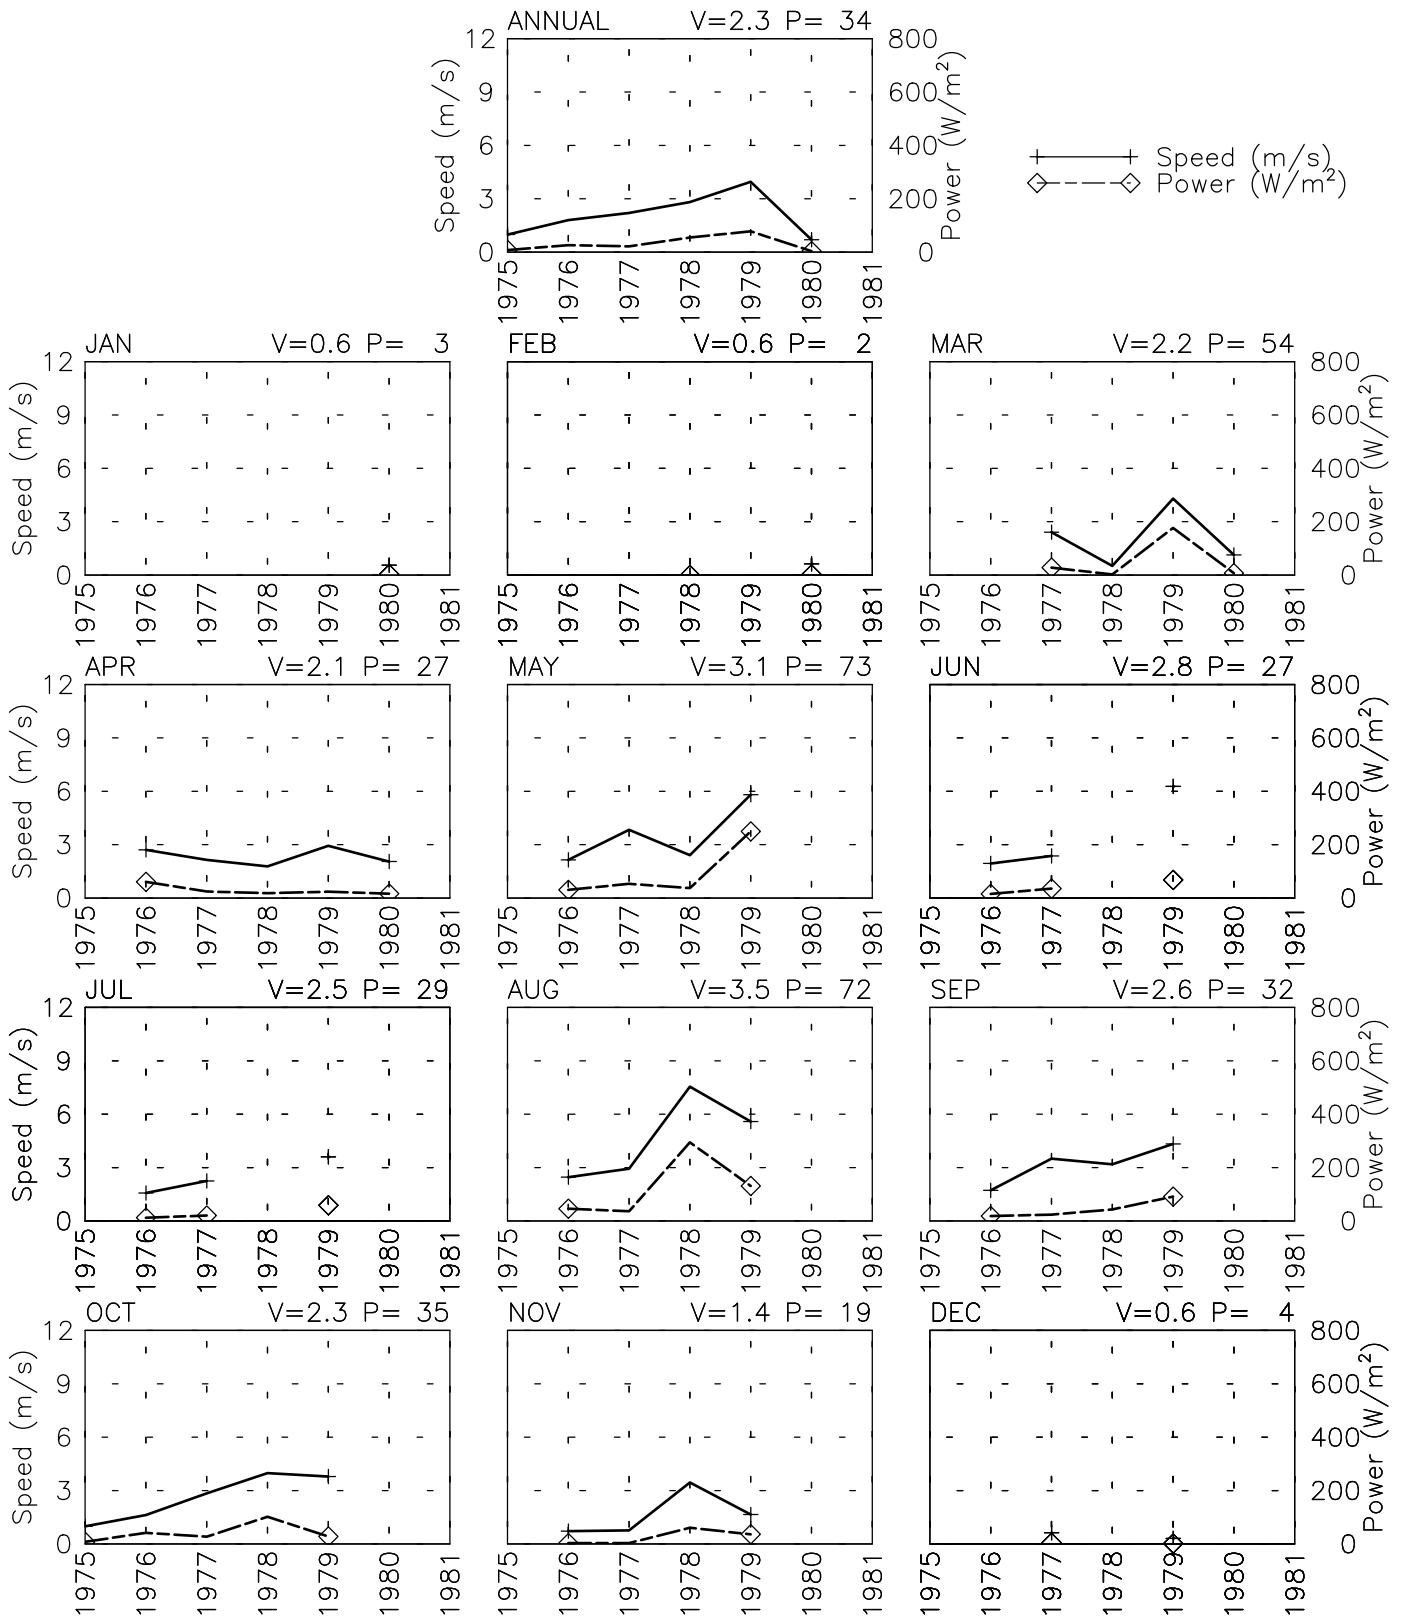

SPEED AND POWER BY YEAR

SHIGHNAN AF - 409050

37° 34' N 71° 30' E - Elev 2265m *LST=GMT +5 hours NT= +5
10/75-04/80

SPEED AND POWER BY MONTH

SHIGHNAN AF - 409050

37° 34' N 71° 30' E - Elev 2265m *LST=GMT +5 hours NT= +5
10/75-04/80

Month
Tue Aug 8 17:07:12 2006

OBSERVATIONS BY MONTH

SHIGNAN AF - 409050

37° 34' N 71° 30' E - Elev 2265m *LST=GMT +5 hours NT= +5
10/75-04/80

Month
Tue Aug 8 17:07:13 2006

SPEED AND POWER BY HOUR

SHIGHNAN AF - 409050

37° 34' N 71° 30' E - Elev 2265m *LST=GMT +5 hours NT= +5
10/75-04/80

FREQUENCY AND SPEED BY DIRECTION

SHIGHNAN AF - 409050

37° 34' N 71° 30' E - Elev 2265m *LST=GMT +5 hours NT= +5
10/75-04/80

FREQUENCY OF SPEED & PERCENT OF POWER BY SPEED

SHIGHNAN AF - 409050

37° 34' N 71° 30' E - Elev 2265m *LST=GMT +5 hours NT= +5
10/75-04/80

PREVAILING DIRECTION & SPEED BY HOUR

SHIGHNAN AF - 409050

37° 34' N 71° 30' E - Elev 2265m *LST=GMT +5 hours NT= +5
10/75-04/80