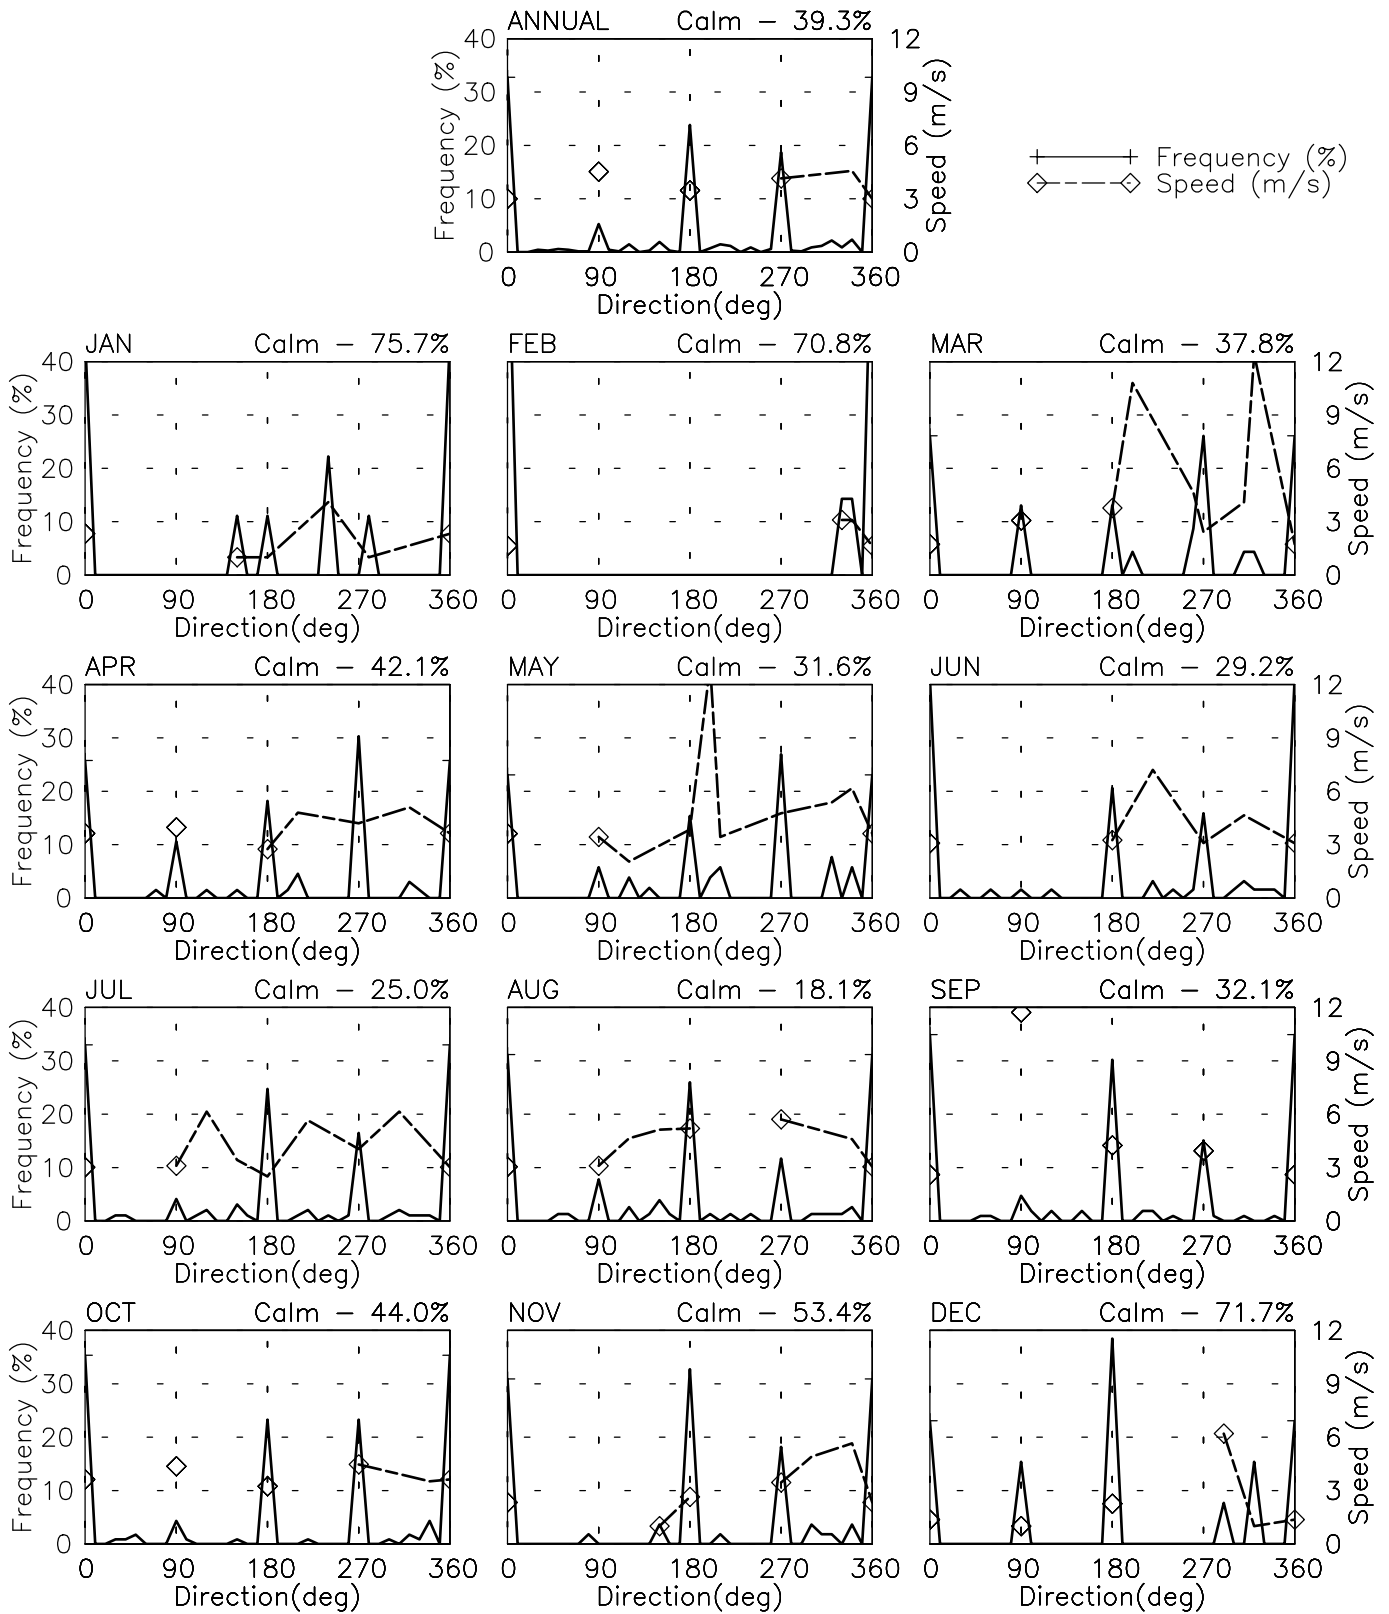

SPEED AND POWER BY YEAR

SHIGHNAN AF - 409050

37° 34' N 71° 30' E - Elev 2265m *LST=GMT +5 hours NT= +5
10/75-04/80

SPEED AND POWER BY MONTH

SHIGHNAN AF - 409050

37° 34' N 71° 30' E - Elev 2265m *LST=GMT +5 hours NT= +5
10/75-04/80

Month
Tue Aug 8 17:07:12 2006

OBSERVATIONS BY MONTH

SHIGNAN AF - 409050

37° 34' N 71° 30' E - Elev 2265m *LST=GMT +5 hours NT= +5
10/75-04/80

Month
Tue Aug 8 17:07:13 2006

SPEED AND POWER BY HOUR

SHIGHNAN AF - 409050

37° 34' N 71° 30' E - Elev 2265m *LST=GMT +5 hours NT= +5
10/75-04/80

FREQUENCY AND SPEED BY DIRECTION

SHIGHNAN AF - 409050

37° 34' N 71° 30' E - Elev 2265m *LST=GMT +5 hours NT= +5
10/75-04/80

FREQUENCY OF SPEED & PERCENT OF POWER BY SPEED

SHIGHNAN AF - 409050

37° 34' N 71° 30' E - Elev 2265m *LST=GMT +5 hours NT= +5
10/75-04/80

PREVAILING DIRECTION & SPEED BY HOUR

SHIGHNAN AF - 409050

37° 34' N 71° 30' E - Elev 2265m *LST=GMT +5 hours NT= +5
10/75-04/80