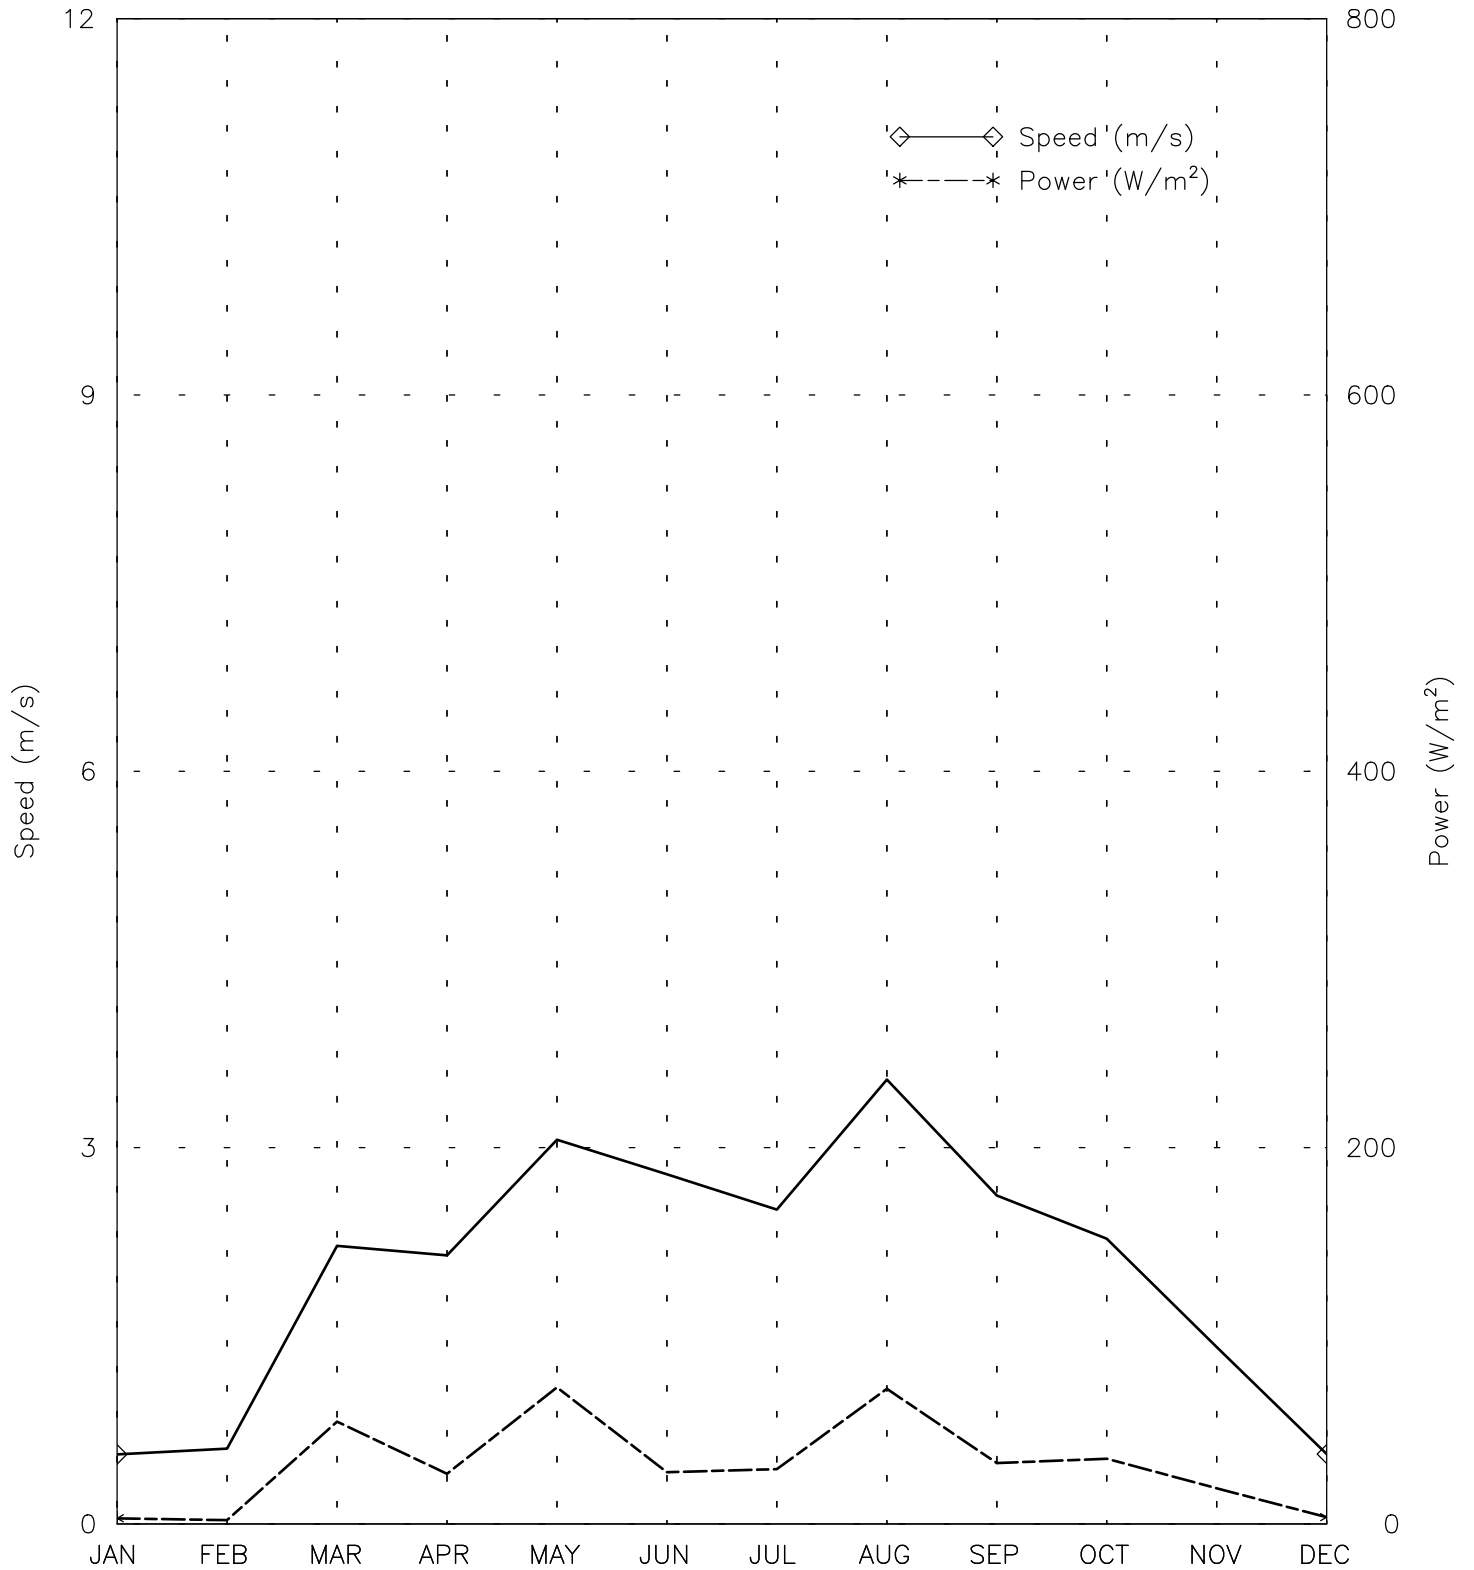

SPEED AND POWER BY YEAR

SHIGHNAN AF - 409050

37° 34' N 71° 30' E - Elev 2265m *LST=GMT +5 hours NT= +5
10/75-04/80

SPEED AND POWER BY MONTH

SHIGHNAN AF - 409050

37° 34' N 71° 30' E - Elev 2265m *LST=GMT +5 hours NT= +5
10/75-04/80

Month
Tue Aug 8 17:07:12 2006

OBSERVATIONS BY MONTH

SHIGNAN AF - 409050

37° 34' N 71° 30' E - Elev 2265m *LST=GMT +5 hours NT= +5
10/75-04/80

Month
Tue Aug 8 17:07:13 2006

SPEED AND POWER BY HOUR

SHIGHNAN AF - 409050

37° 34' N 71° 30' E - Elev 2265m *LST=GMT +5 hours NT= +5
10/75-04/80

FREQUENCY AND SPEED BY DIRECTION

SHIGHNAN AF - 409050

37° 34' N 71° 30' E - Elev 2265m *LST=GMT +5 hours NT= +5
10/75-04/80

FREQUENCY OF SPEED & PERCENT OF POWER BY SPEED

SHIGHNAN AF - 409050

37° 34' N 71° 30' E - Elev 2265m *LST=GMT +5 hours NT= +5
10/75-04/80

PREVAILING DIRECTION & SPEED BY HOUR

SHIGHNAN AF - 409050

37° 34' N 71° 30' E - Elev 2265m *LST=GMT +5 hours NT= +5
10/75-04/80