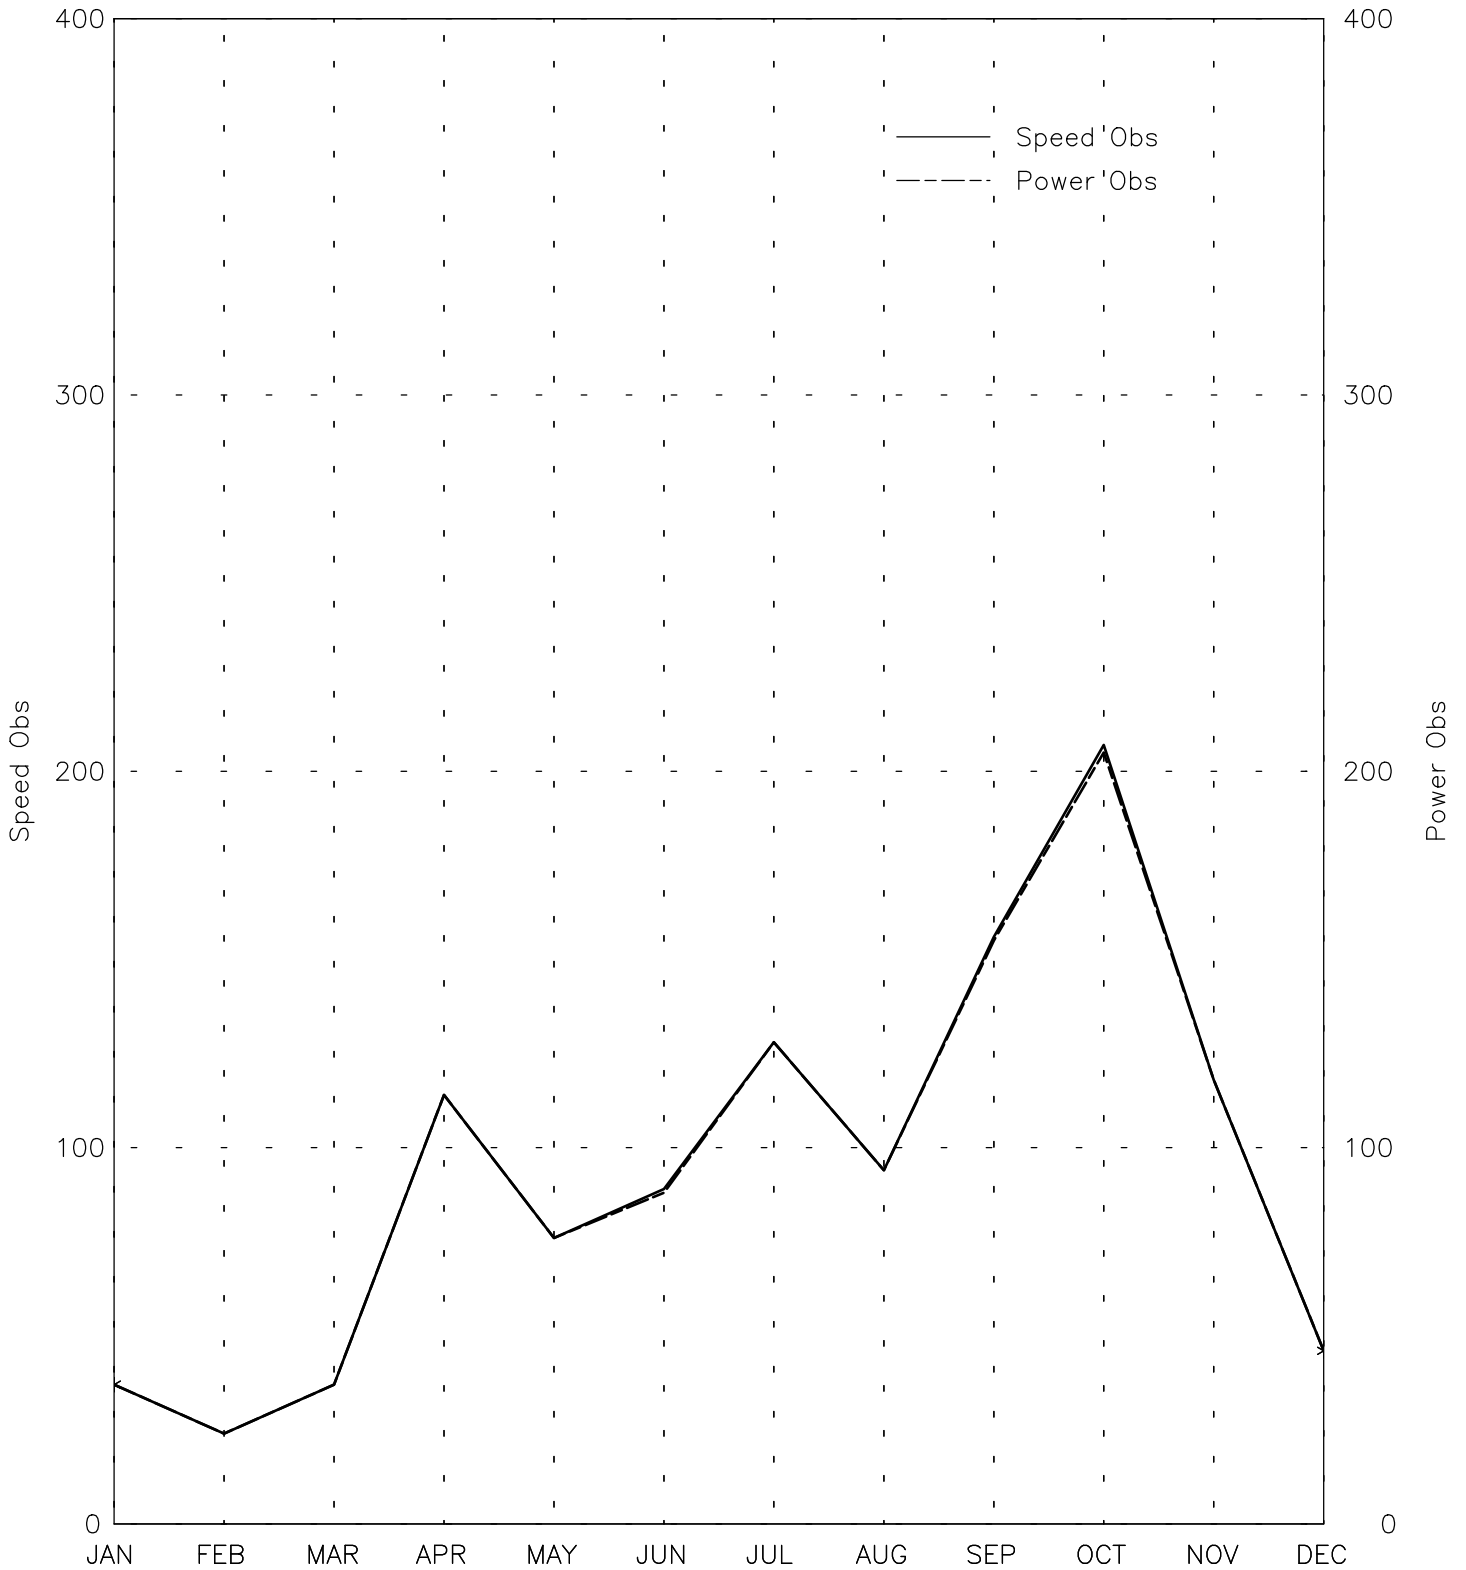

SPEED AND POWER BY YEAR

SHIGHNAN AF - 409050

37° 34' N 71° 30' E - Elev 2265m *LST=GMT +5 hours NT= +5
10/75-04/80

SPEED AND POWER BY MONTH

SHIGHNAN AF - 409050

37° 34' N 71° 30' E - Elev 2265m *LST=GMT +5 hours NT= +5
10/75-04/80

Month
Tue Aug 8 17:07:12 2006

OBSERVATIONS BY MONTH

SHIGNAN AF - 409050

37° 34' N 71° 30' E - Elev 2265m *LST=GMT +5 hours NT= +5
10/75-04/80

Month
Tue Aug 8 17:07:13 2006

SPEED AND POWER BY HOUR

SHIGHNAN AF - 409050

37° 34' N 71° 30' E - Elev 2265m *LST=GMT +5 hours NT= +5
10/75-04/80

FREQUENCY AND SPEED BY DIRECTION

SHIGHNAN AF - 409050

37° 34' N 71° 30' E - Elev 2265m *LST=GMT +5 hours NT= +5
10/75-04/80

FREQUENCY OF SPEED & PERCENT OF POWER BY SPEED

SHIGHNAN AF - 409050

37° 34' N 71° 30' E - Elev 2265m *LST=GMT +5 hours NT= +5
10/75-04/80

PREVAILING DIRECTION & SPEED BY HOUR

SHIGHNAN AF - 409050

37° 34' N 71° 30' E - Elev 2265m *LST=GMT +5 hours NT= +5
10/75-04/80