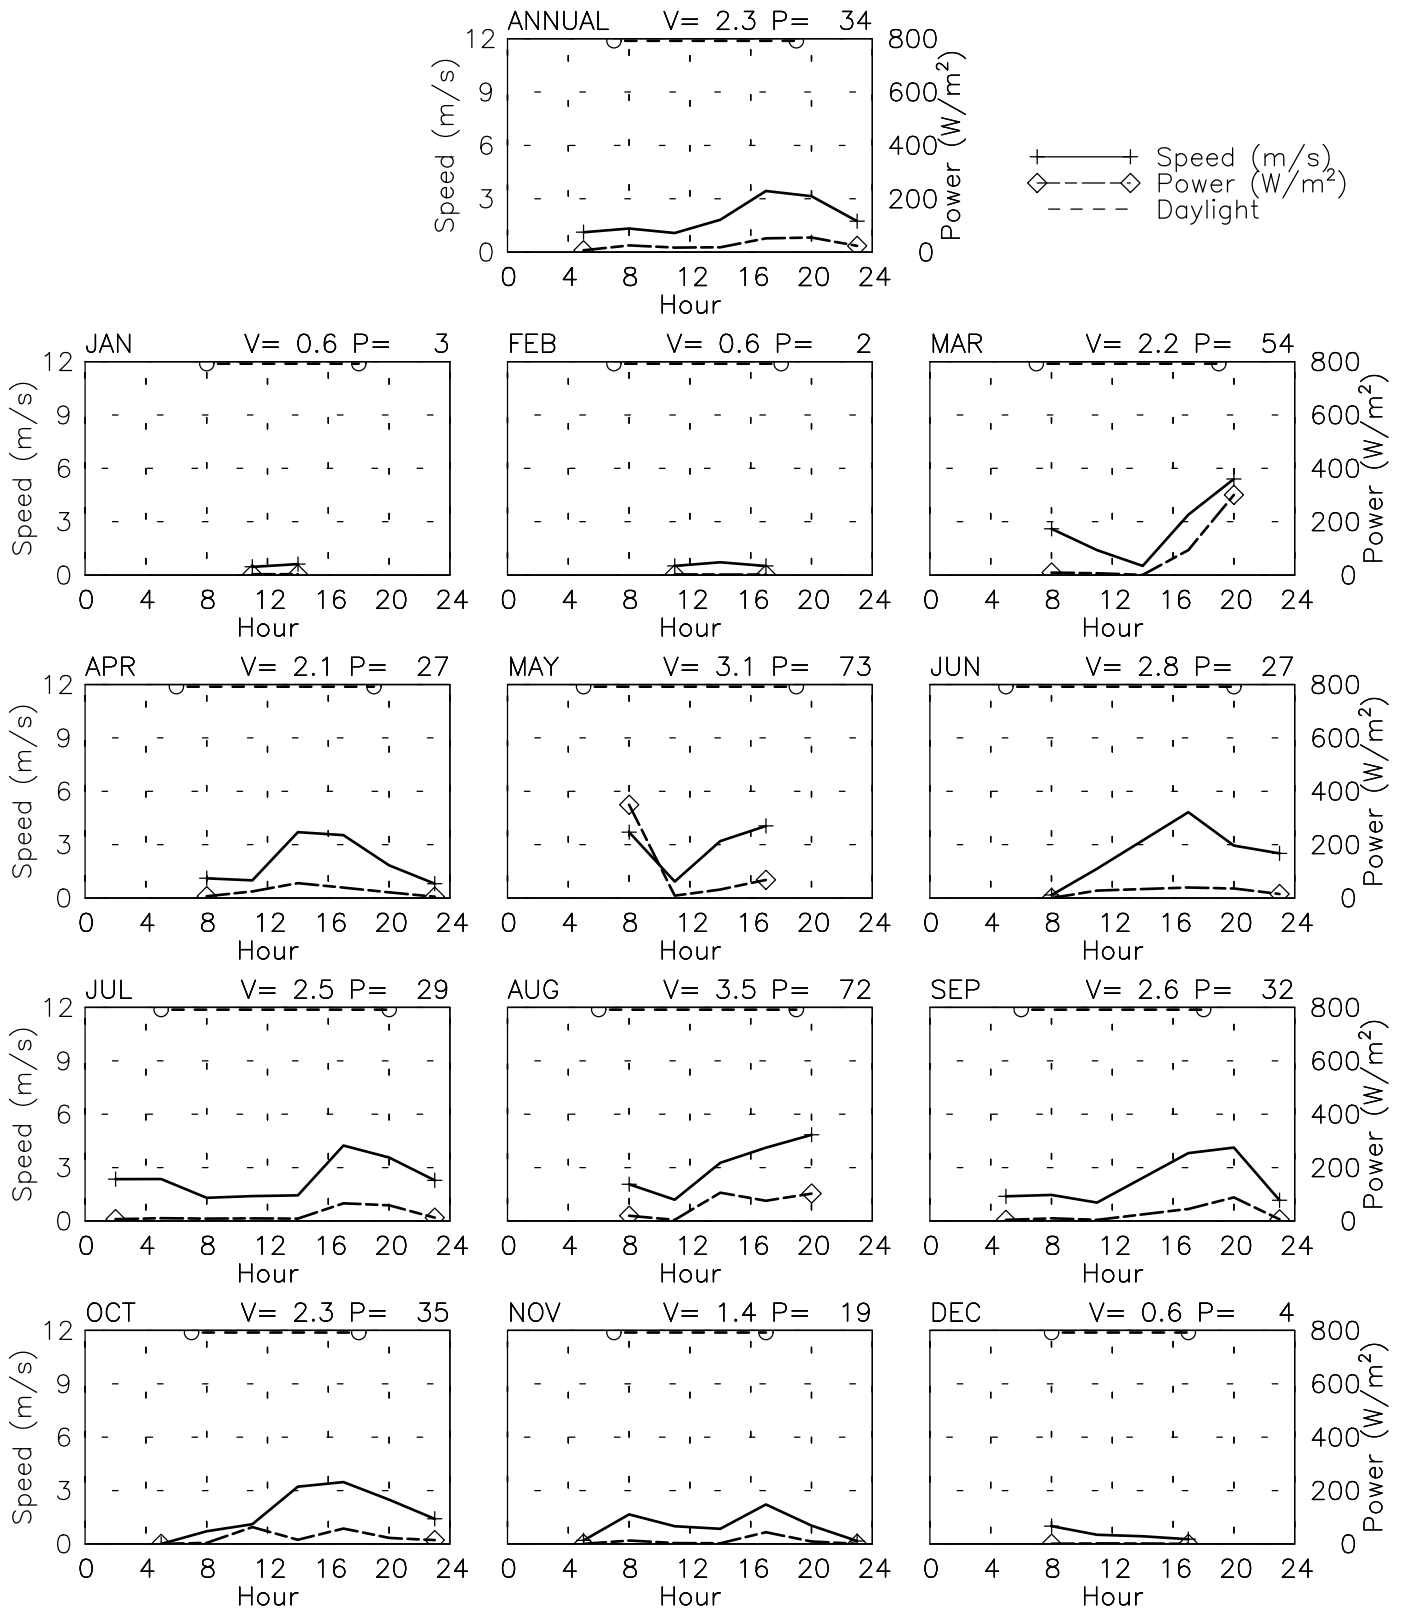

SPEED AND POWER BY YEAR

SHIGHNAN AF - 409050

37° 34' N 71° 30' E - Elev 2265m *LST=GMT +5 hours NT= +5
10/75-04/80

SPEED AND POWER BY MONTH

SHIGHNAN AF - 409050

37° 34' N 71° 30' E - Elev 2265m *LST=GMT +5 hours NT= +5
10/75-04/80

Month
Tue Aug 8 17:07:12 2006

OBSERVATIONS BY MONTH

SHIGNAN AF - 409050

37° 34' N 71° 30' E - Elev 2265m *LST=GMT +5 hours NT= +5
10/75-04/80

Month
Tue Aug 8 17:07:13 2006

SPEED AND POWER BY HOUR

SHIGHNAN AF - 409050

37° 34' N 71° 30' E - Elev 2265m *LST=GMT +5 hours NT= +5
10/75-04/80

FREQUENCY AND SPEED BY DIRECTION

SHIGHNAN AF - 409050

37° 34' N 71° 30' E - Elev 2265m *LST=GMT +5 hours NT= +5
10/75-04/80

FREQUENCY OF SPEED & PERCENT OF POWER BY SPEED

SHIGHNAN AF - 409050

37° 34' N 71° 30' E - Elev 2265m *LST=GMT +5 hours NT= +5
10/75-04/80

PREVAILING DIRECTION & SPEED BY HOUR

SHIGHNAN AF - 409050

37° 34' N 71° 30' E - Elev 2265m *LST=GMT +5 hours NT= +5
10/75-04/80