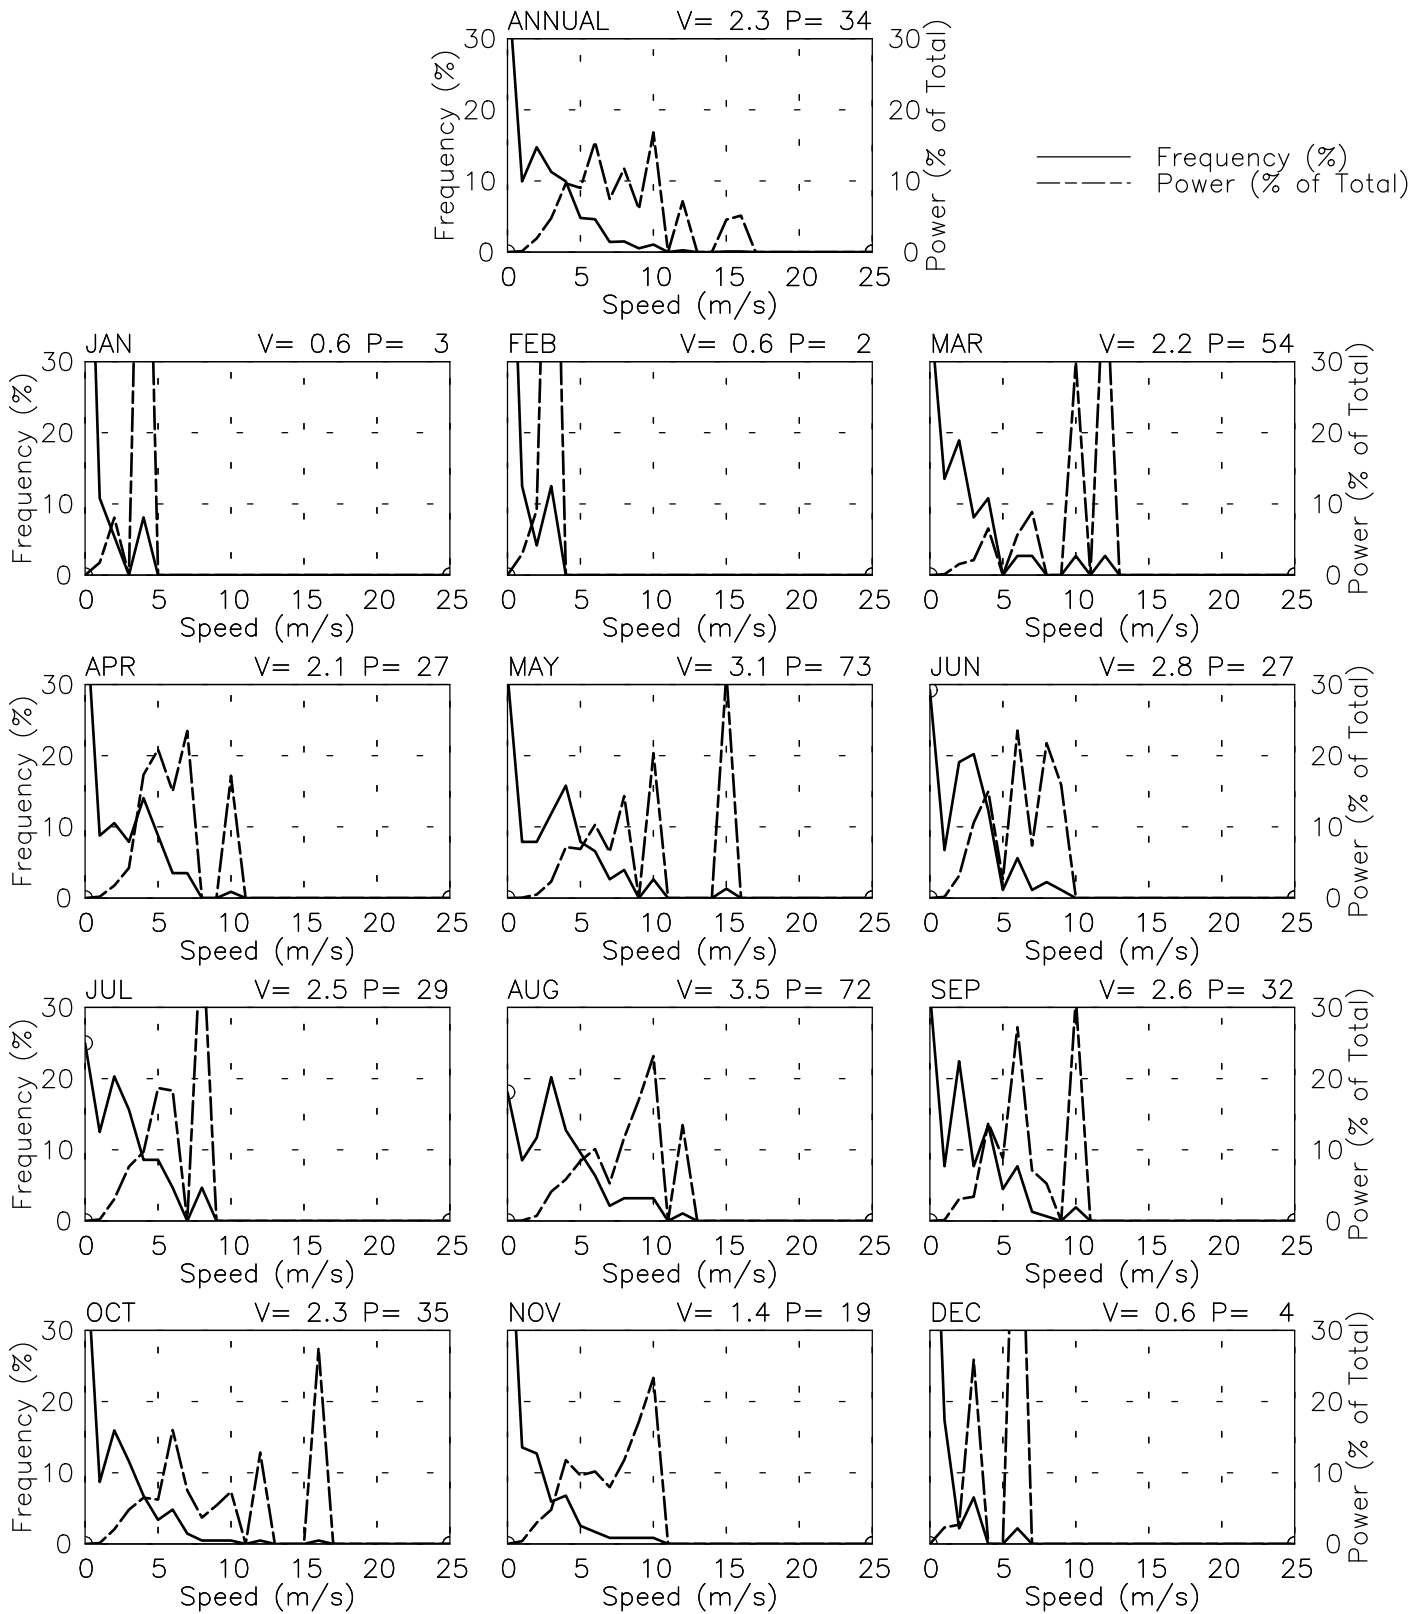

SPEED AND POWER BY YEAR

SHIGHNAN AF - 409050

37° 34' N 71° 30' E - Elev 2265m *LST=GMT +5 hours NT= +5
10/75-04/80

SPEED AND POWER BY MONTH

SHIGHNAN AF - 409050

37° 34' N 71° 30' E - Elev 2265m *LST=GMT +5 hours NT= +5
10/75-04/80

Month
Tue Aug 8 17:07:12 2006

OBSERVATIONS BY MONTH

SHIGNAN AF - 409050

37° 34' N 71° 30' E - Elev 2265m *LST=GMT +5 hours NT= +5
10/75-04/80

Month
Tue Aug 8 17:07:13 2006

SPEED AND POWER BY HOUR

SHIGHNAN AF - 409050

37° 34' N 71° 30' E - Elev 2265m *LST=GMT +5 hours NT= +5
10/75-04/80

FREQUENCY AND SPEED BY DIRECTION

SHIGHNAN AF - 409050

37° 34' N 71° 30' E - Elev 2265m *LST=GMT +5 hours NT= +5
10/75-04/80

FREQUENCY OF SPEED & PERCENT OF POWER BY SPEED

SHIGHNAN AF - 409050

37° 34' N 71° 30' E - Elev 2265m *LST=GMT +5 hours NT= +5
10/75-04/80

PREVAILING DIRECTION & SPEED BY HOUR

SHIGHNAN AF - 409050

37° 34' N 71° 30' E - Elev 2265m *LST=GMT +5 hours NT= +5
10/75-04/80